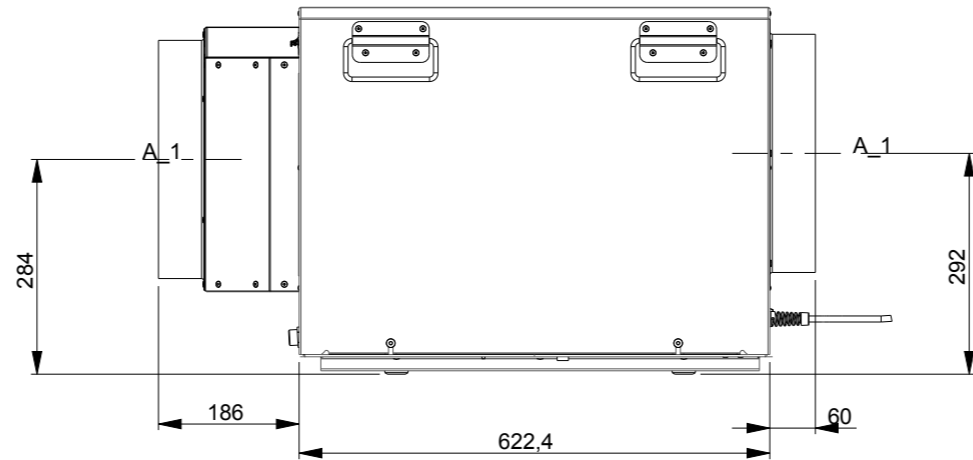

INLET VIEW

DRAIN OUTLET
1/2 " BSP / 15MM O/D

OUTLET VIEW