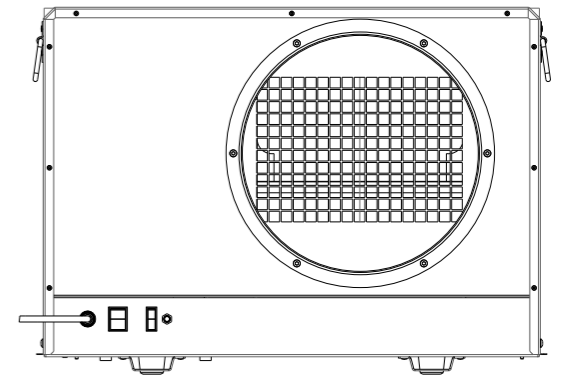

INLET VIEW

DRAIN OUTLET
1/2 " BSP / 15MM O/D

OUTLET VIEW